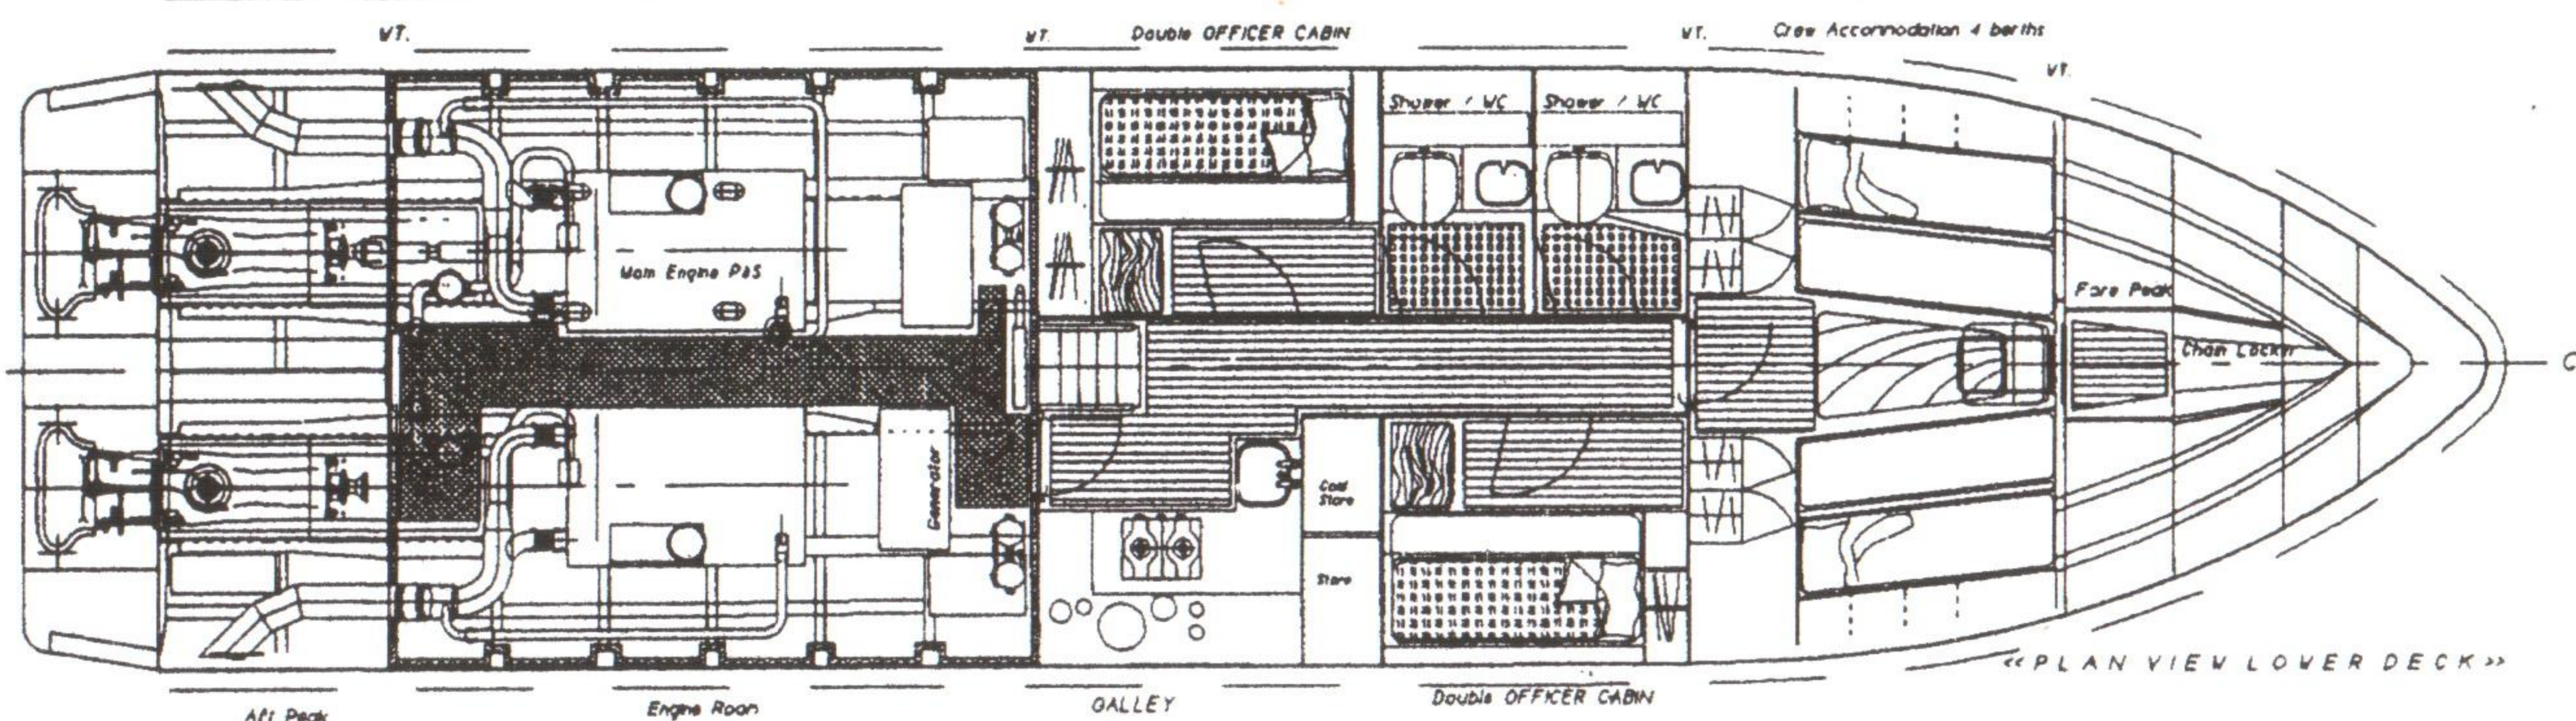

18.3 m FAST PATROL BOAT.

>> PARTICULARS <<
 Length (Overall) 18.30 meters
 Length (dwl) 15.30 meters
 Beam Overall 4.80 meters
 Beam (hull) 4.5 meters
 Draught (approx.) 0.95 meters

GENERAL ARRANGEMENT.