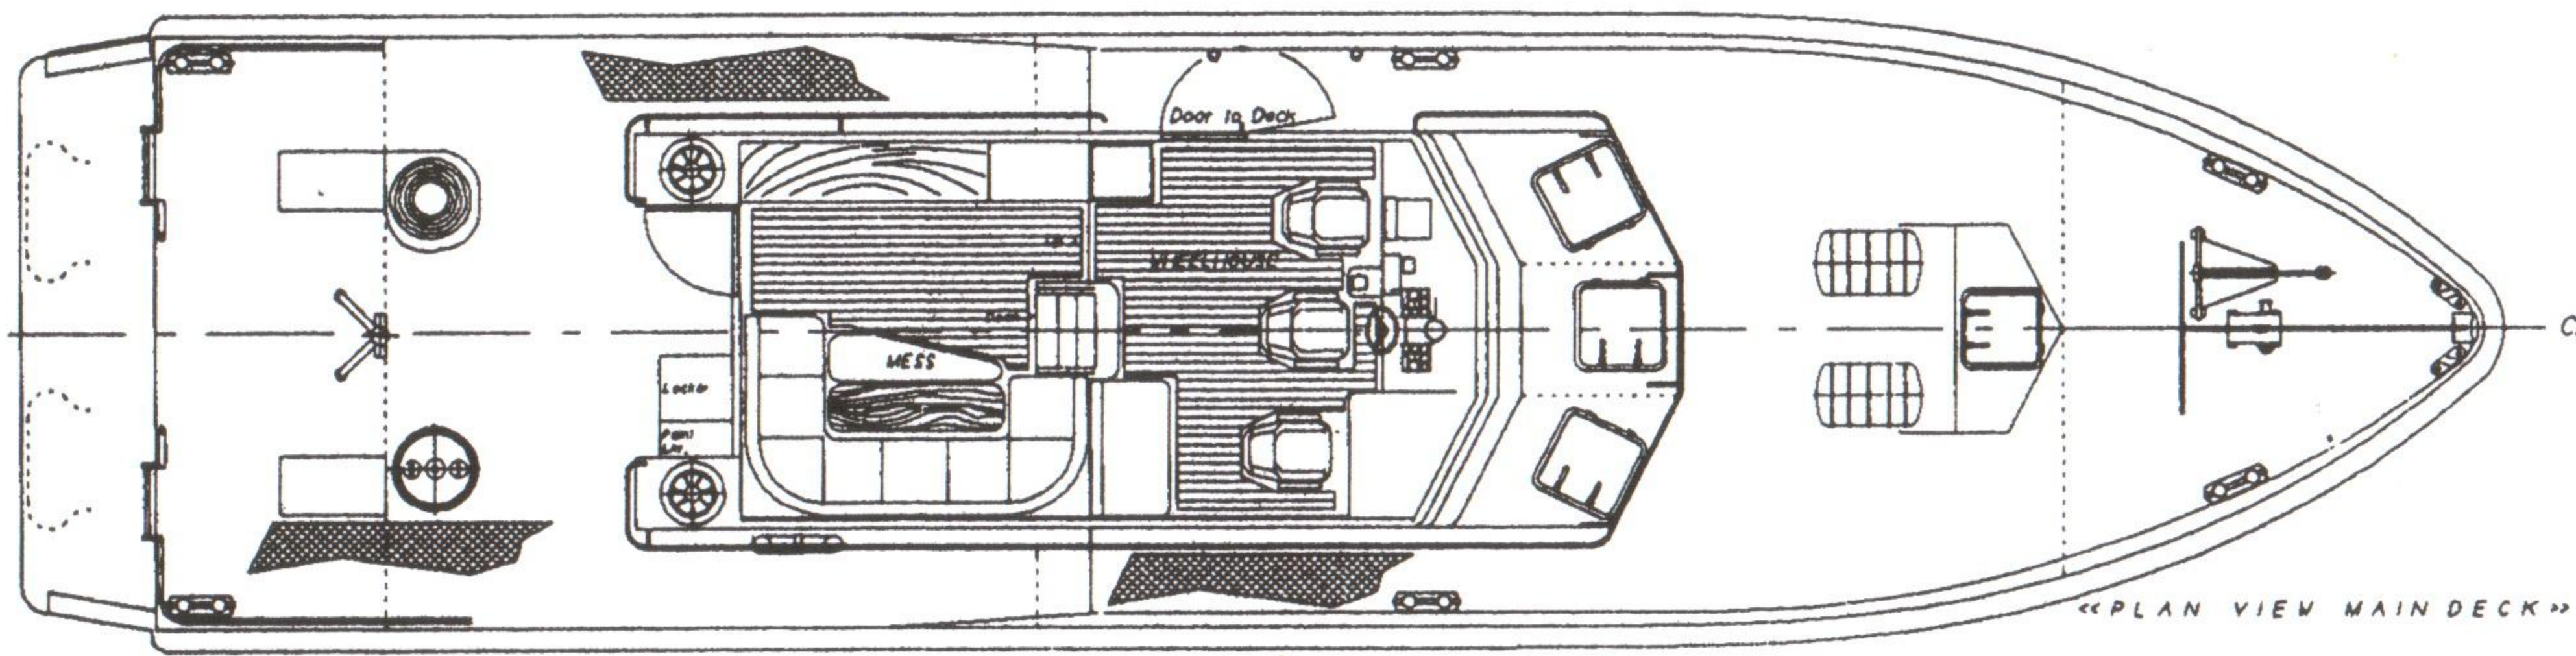

18.3 m FAST PATROL BOAT.

>> PARTICULARS <<
 Length (Overall) 18.30 meters
 Length (dwl) 15.30 meters
 Beam Overall 4.80 meters
 Beam (hull) 4.5 meters
 Draught (approx.) 0.95 meters

GENERAL ARRANGEMENT.