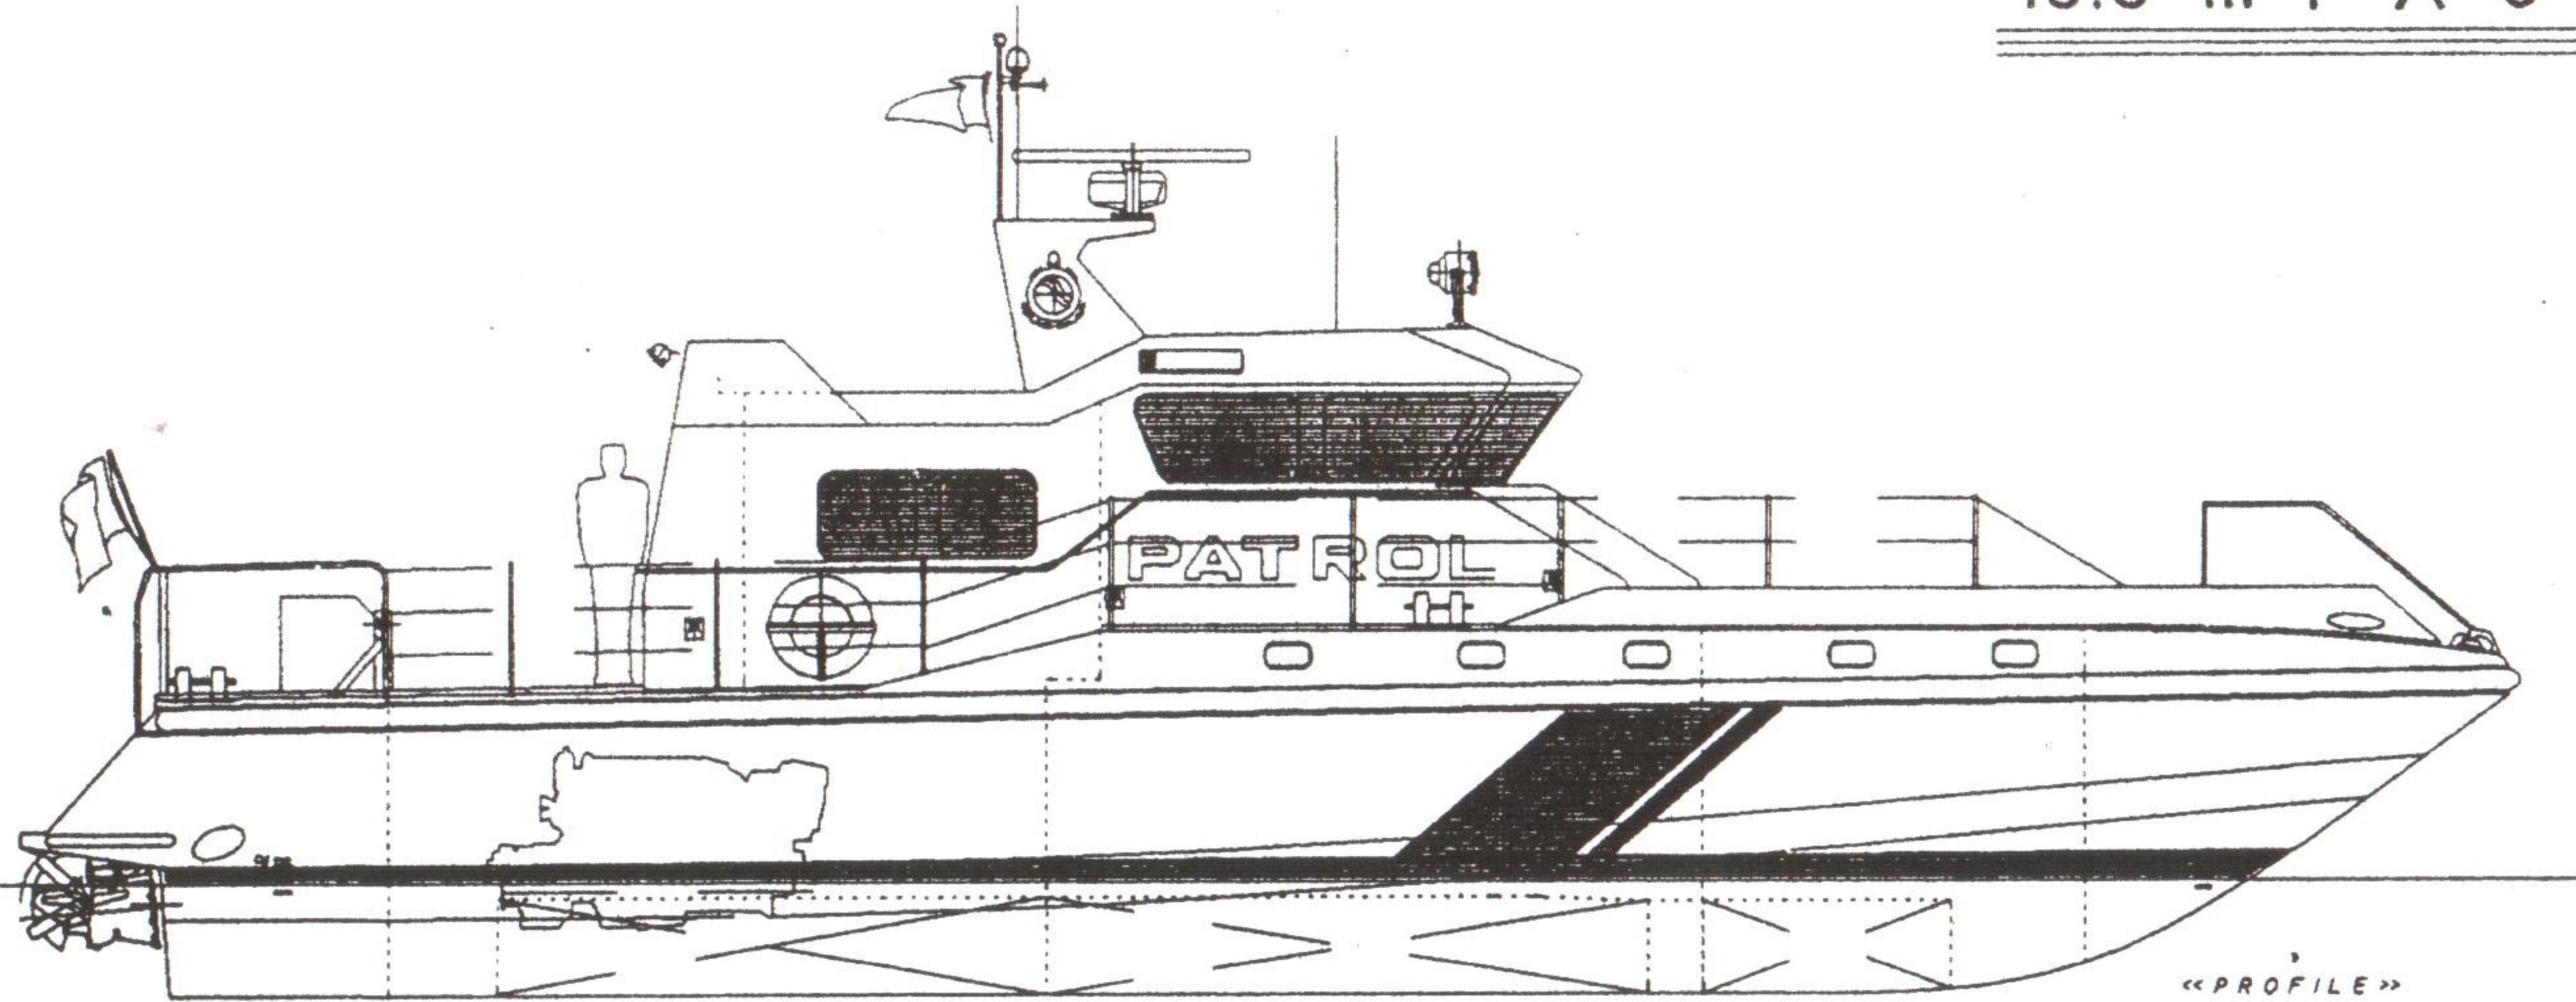

18.3 m FAST PATROL BOAT.

>> PARTICULARS <<
 Length (Overall) 18.30 meters
 Length (dwl) 15.30 meters
 Beam Overall 4.80 meters
 Beam (hull) 4.5 meters
 Draught (approx.) 0.95 meters

GENERAL ARRANGEMENT.